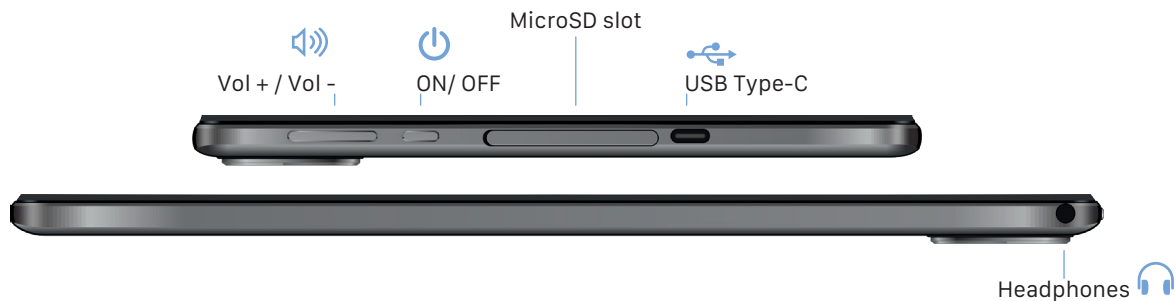

10.1"

 **INSURANCE | WARRANTY**  
Kasko insurance  
Warranty extension 12 months

<b>PART NUMBER:</b>	<b>ETW101D</b>	<b>EAN:</b>	<b>8054117435219</b>
		<b>MATERIAL   COLOR:</b>	ABS   Black
<b>DISPLAY:</b>	10.1"	<b>TOUCH DISPLAY:</b>	G+G
<b>RESOLUTION:</b>	HD 1.280x800	<b>SCREEN TYPE:</b>	IPS
<b>CPU:</b>	MediaTek MT8168	<b>GPU:</b>	ARM Mali-G52 MP1
<b>MEMORY:</b>	4 GB LPDDR4	<b>STORAGE:</b>	64 GB eMMC
<b>WIRELESS:</b>	Wi-Fi 802.11 a/b/g/n/ac Dual Band	<b>BLUETOOTH:</b>	5.1
<b>BATTERY:</b>	Lithium polymers 5.000 mAh	<b>POWER SUPPLY:</b>	5V/2A
<b>CAMERA:</b>	2 MP Front / 5 MP Rear		

INPUT | OUTPUT

<b>S.O:</b>	Android 13 with Google Play Store, Google Apps
<b>CERTIFICATIONS:</b>	CE   RoHS
<b>BOX CONTENT:</b>	Microtech e-tab WiFi 10.1"   Power Supply   USB Cable   User manual in Italian / English